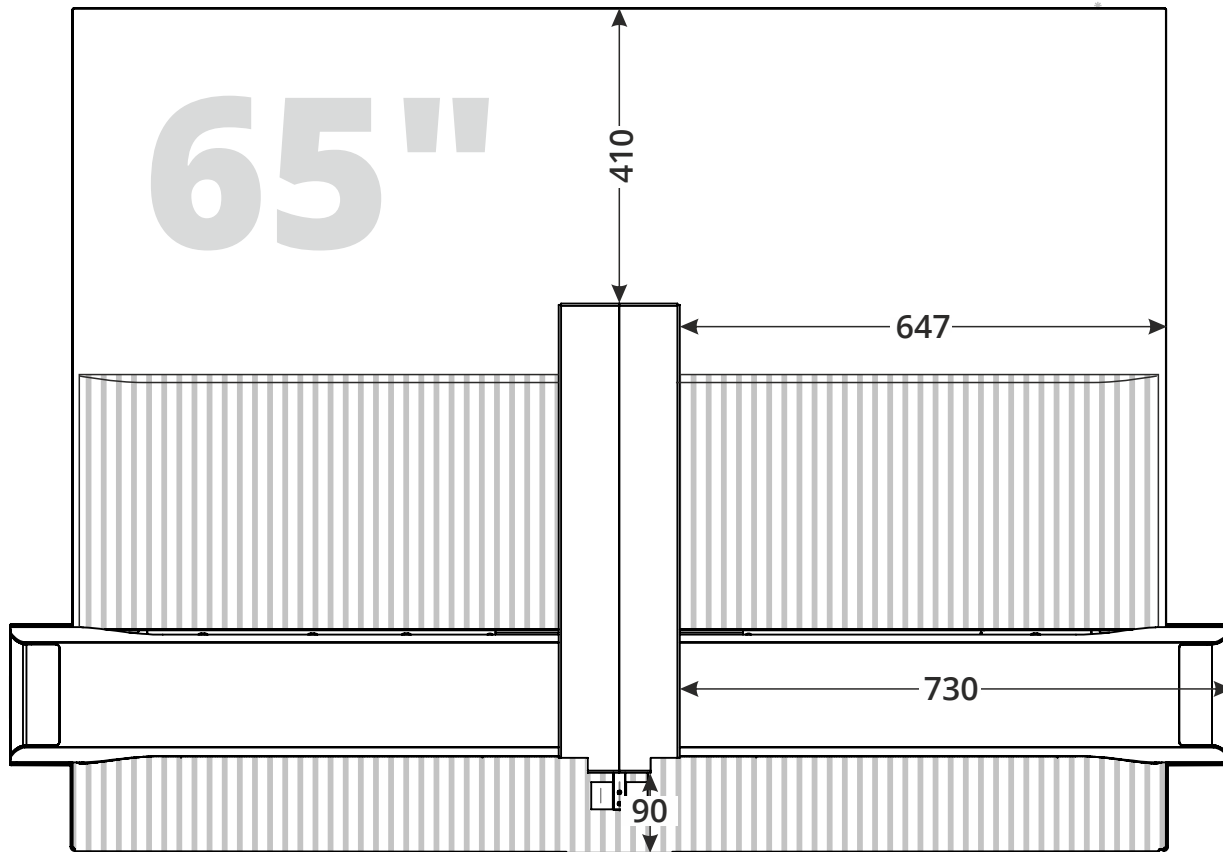

55/65"

**BeoVision Eclipse Pull and Rotate**

www.STBbrackets.co.uk  
+44 1522 522400

55/65"

BeoVision Eclipse Pull and Rotate

www.STBbrackets.co.uk  
+44 1522 522400

55/65"

BeoVision Eclipse Pull and Rotate