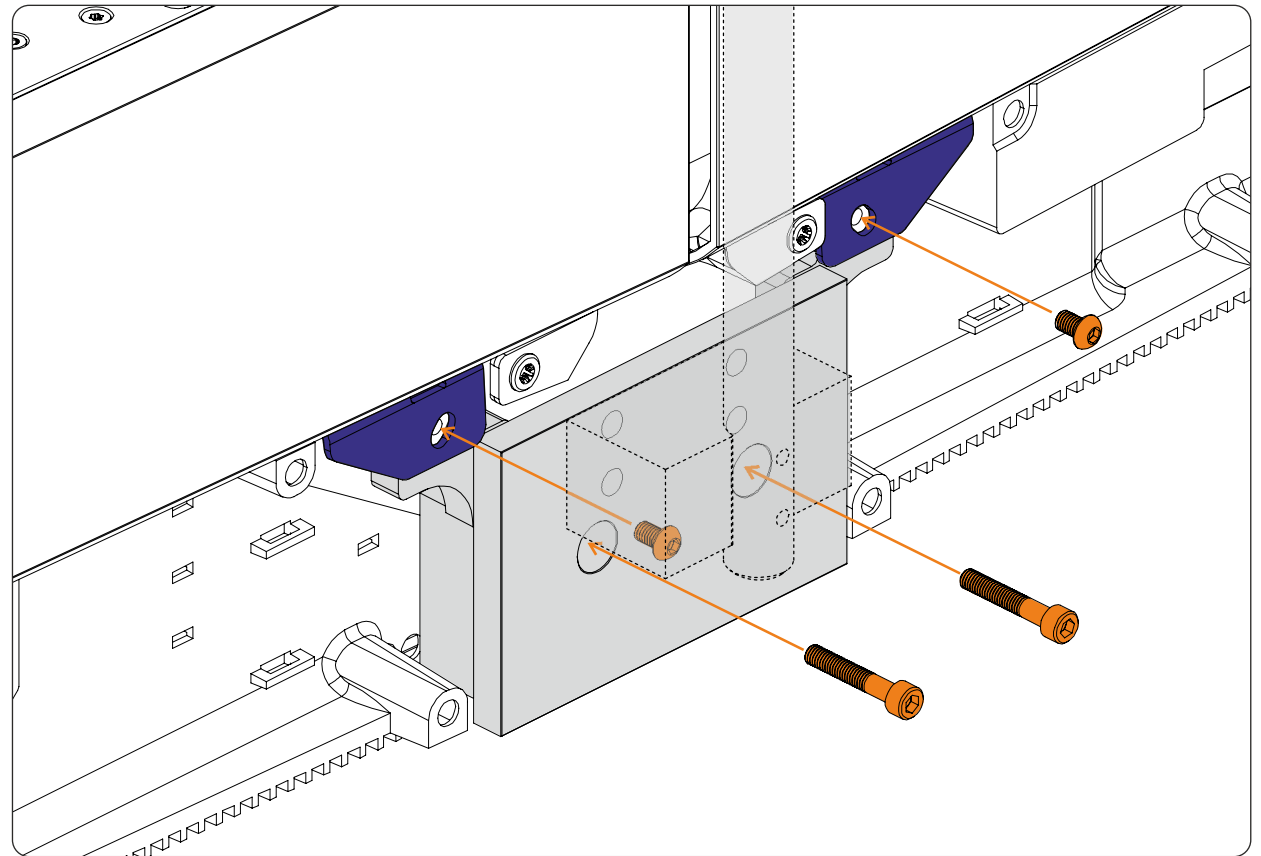

55/65"

**BeoVision Eclipse Pull and Rotate**

www.STBbrackets.co.uk  
+44 1522 522400

55/65"

BeoVision Eclipse Pull and Rotate

www.STBbrackets.co.uk  
+44 1522 522400

55/65"

BeoVision Eclipse Pull and Rotate

www.STBbrackets.co.uk  
+44 1522 522400

55/65"

BeoVision Eclipse Pull and Rotate

www.STBbrackets.co.uk  
+44 1522 522400