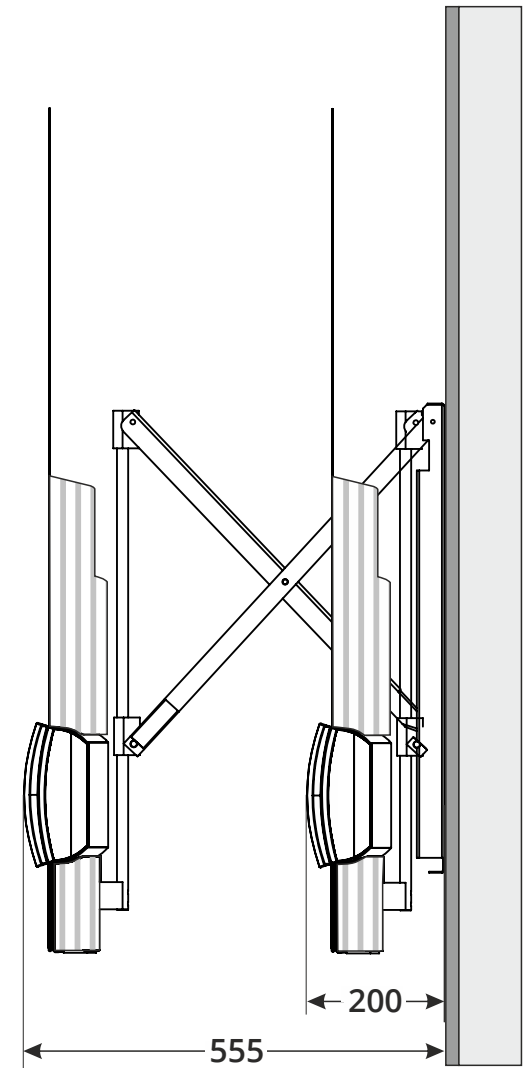

55/65"

**BeoVision Eclipse Pull and Rotate**

www.STBbrackets.co.uk  
+44 1522 522400

55/65"

BeoVision Eclipse Pull and Rotate

www.STBbrackets.co.uk  
+44 1522 522400

55/65"

BeoVision Eclipse Pull and Rotate

www.STBbrackets.co.uk  
+44 1522 522400

55/65"

BeoVision Eclipse Pull and Rotate

www.STBbrackets.co.uk  
+44 1522 522400