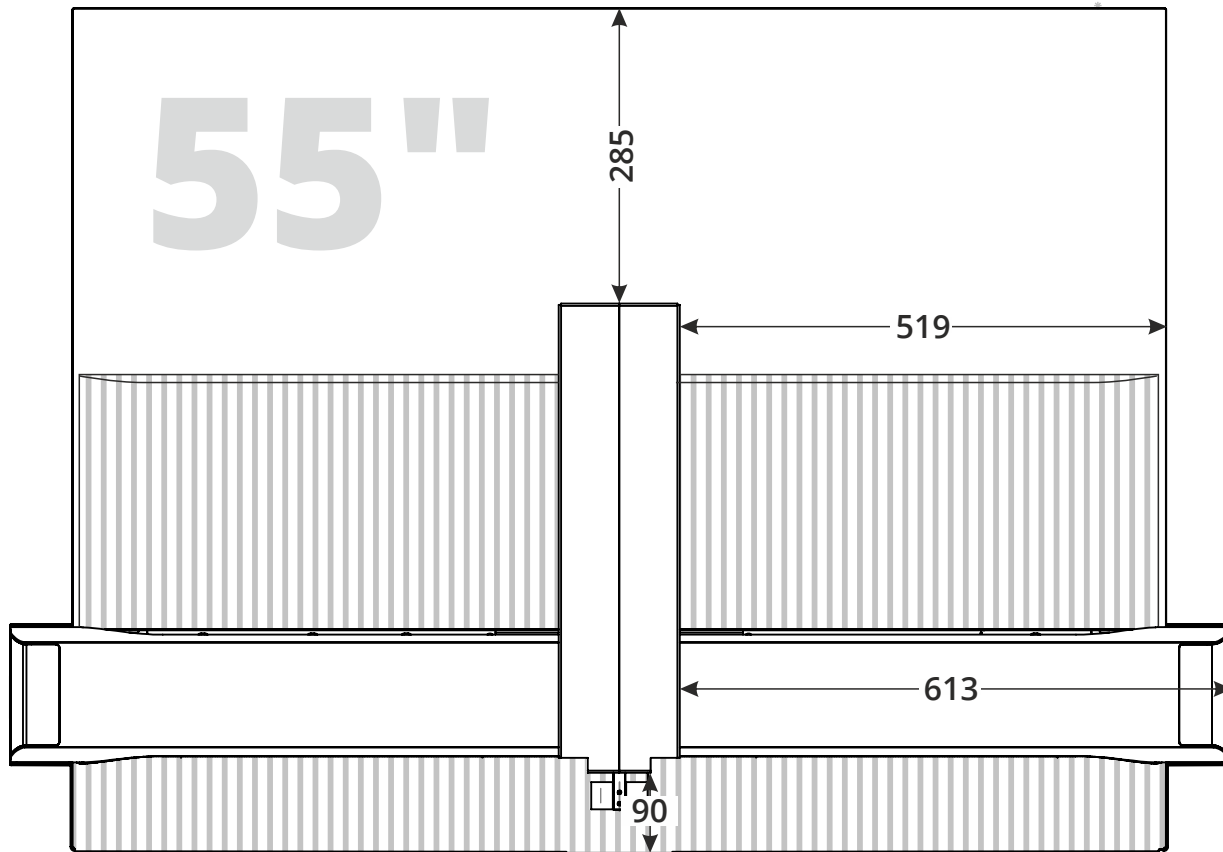

55/65"

**BeoVision Eclipse Pull and Rotate**

www.STBbrackets.co.uk  
+44 1522 522400

55/65"

BeoVision Eclipse Pull and Rotate

www.STBbrackets.co.uk  
+44 1522 522400

55/65"

BeoVision Eclipse Pull and Rotate