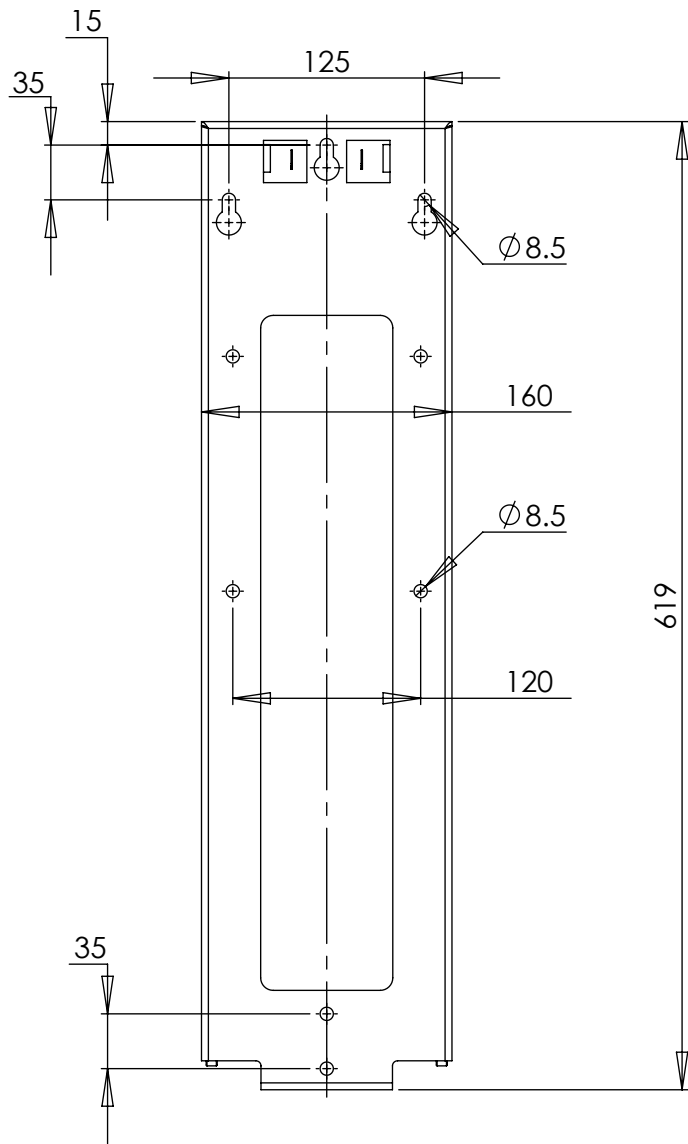

55/65"

**BeoVision Eclipse Pull and Rotate**

www.STBbrackets.co.uk  
+44 1522 522400

55/65"

BeoVision Eclipse Pull and Rotate

www.STBbrackets.co.uk  
+44 1522 522400

55/65"

BeoVision Eclipse Pull and Rotate

www.STBbrackets.co.uk  
+44 1522 522400

55/65"

BeoVision Eclipse Pull and Rotate

www.STBbrackets.co.uk  
+44 1522 522400