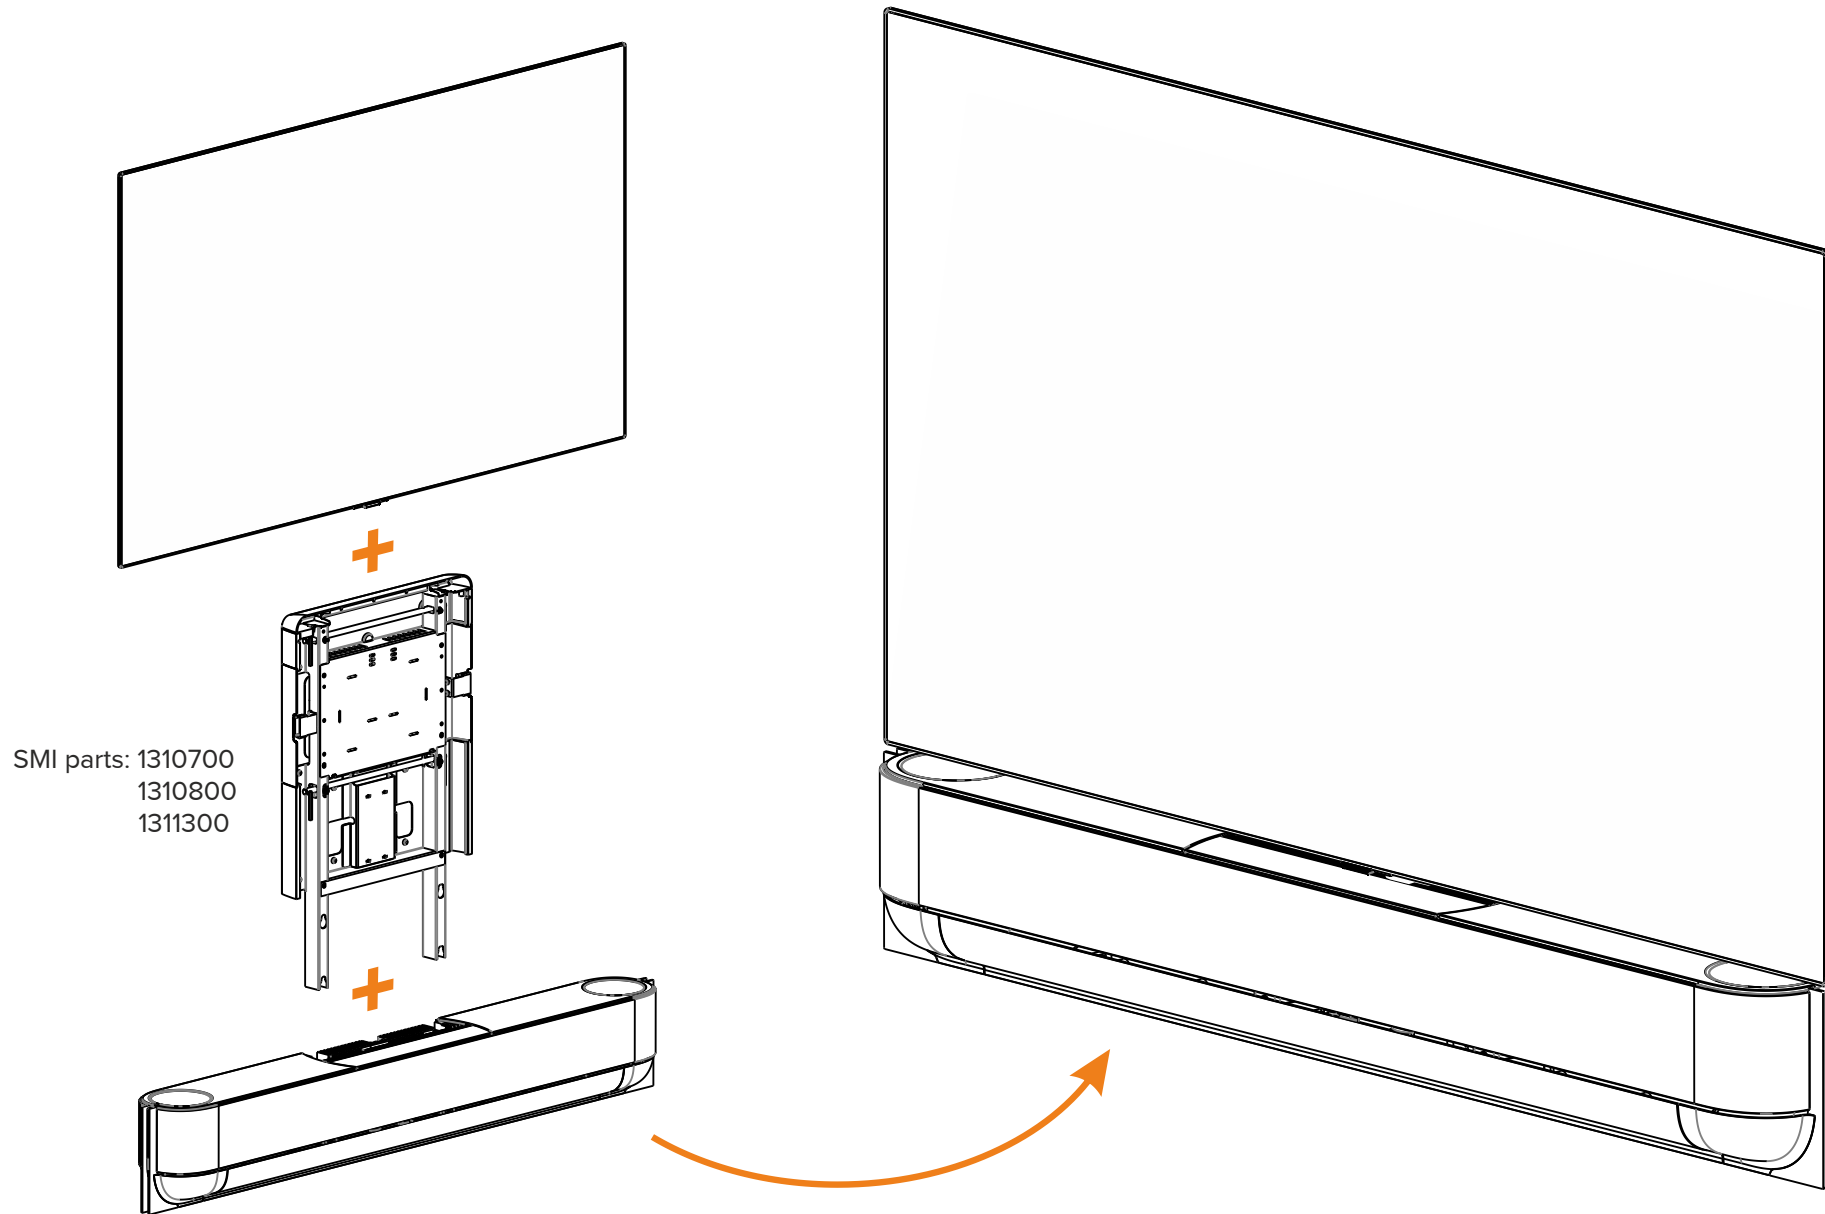

Dimensions

Cabling

Assemble TV, SMI and Beosound Theatre

Remove Television

Remove 2x Screw

5

Select & install Spacers

Mount Theatre & SMI

Install 2x screw A 2x screw B

Attach Screen