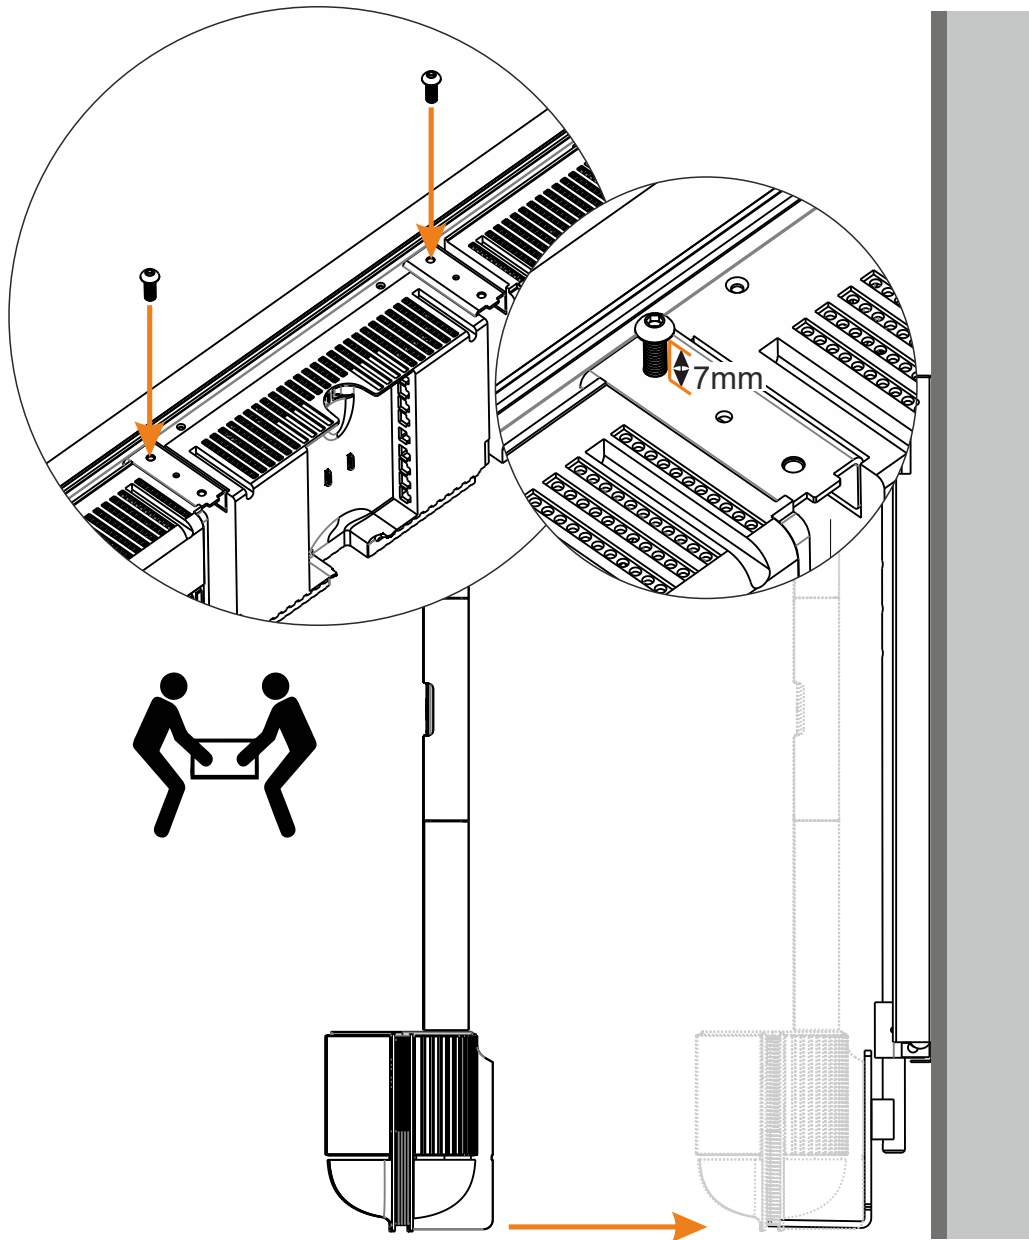

Dimensions

Cabling

Assemble TV, SMI and Beosound Theatre

Remove Television

Remove 2x Screw

5

Select & install Spacers

Mount Theatre & SMI

Install 2x screw A 2x screw B

Attach Screen