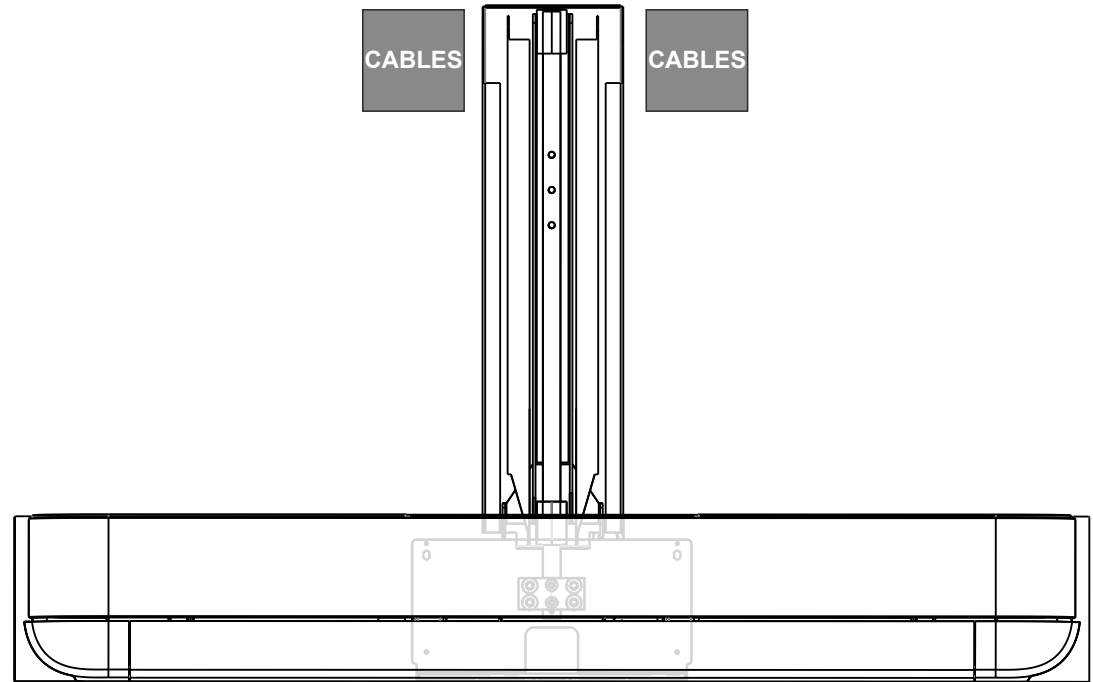

Dimensions

Cabling

Assemble TV, SMI and Beosound Theatre

Remove Television

Remove 2x Screw

5

Select & install Spacers

Mount Theatre & SMI

Install 2x screw A 2x screw B

Attach Screen