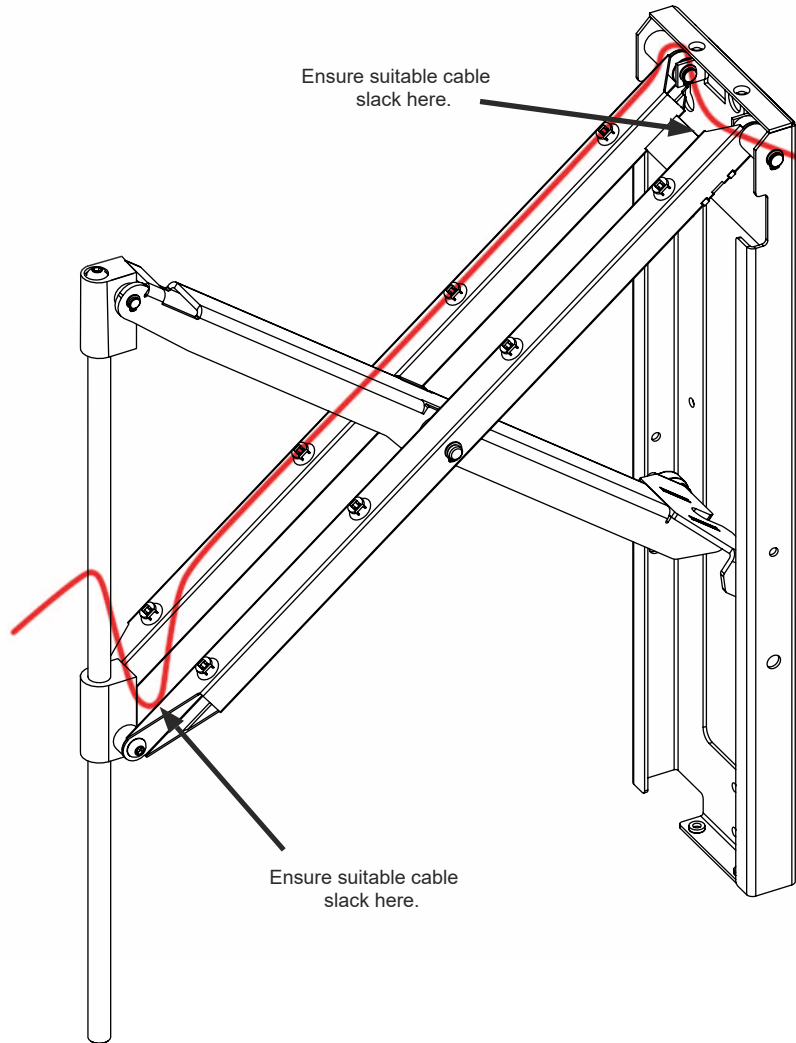

Dimensions

Cabling

Assemble TV, SMI and Beosound Theatre

Remove Television

Remove 2x Screw

5

Select & install Spacers

Mount Theatre & SMI

Install 2x screw A 2x screw B

Attach Screen