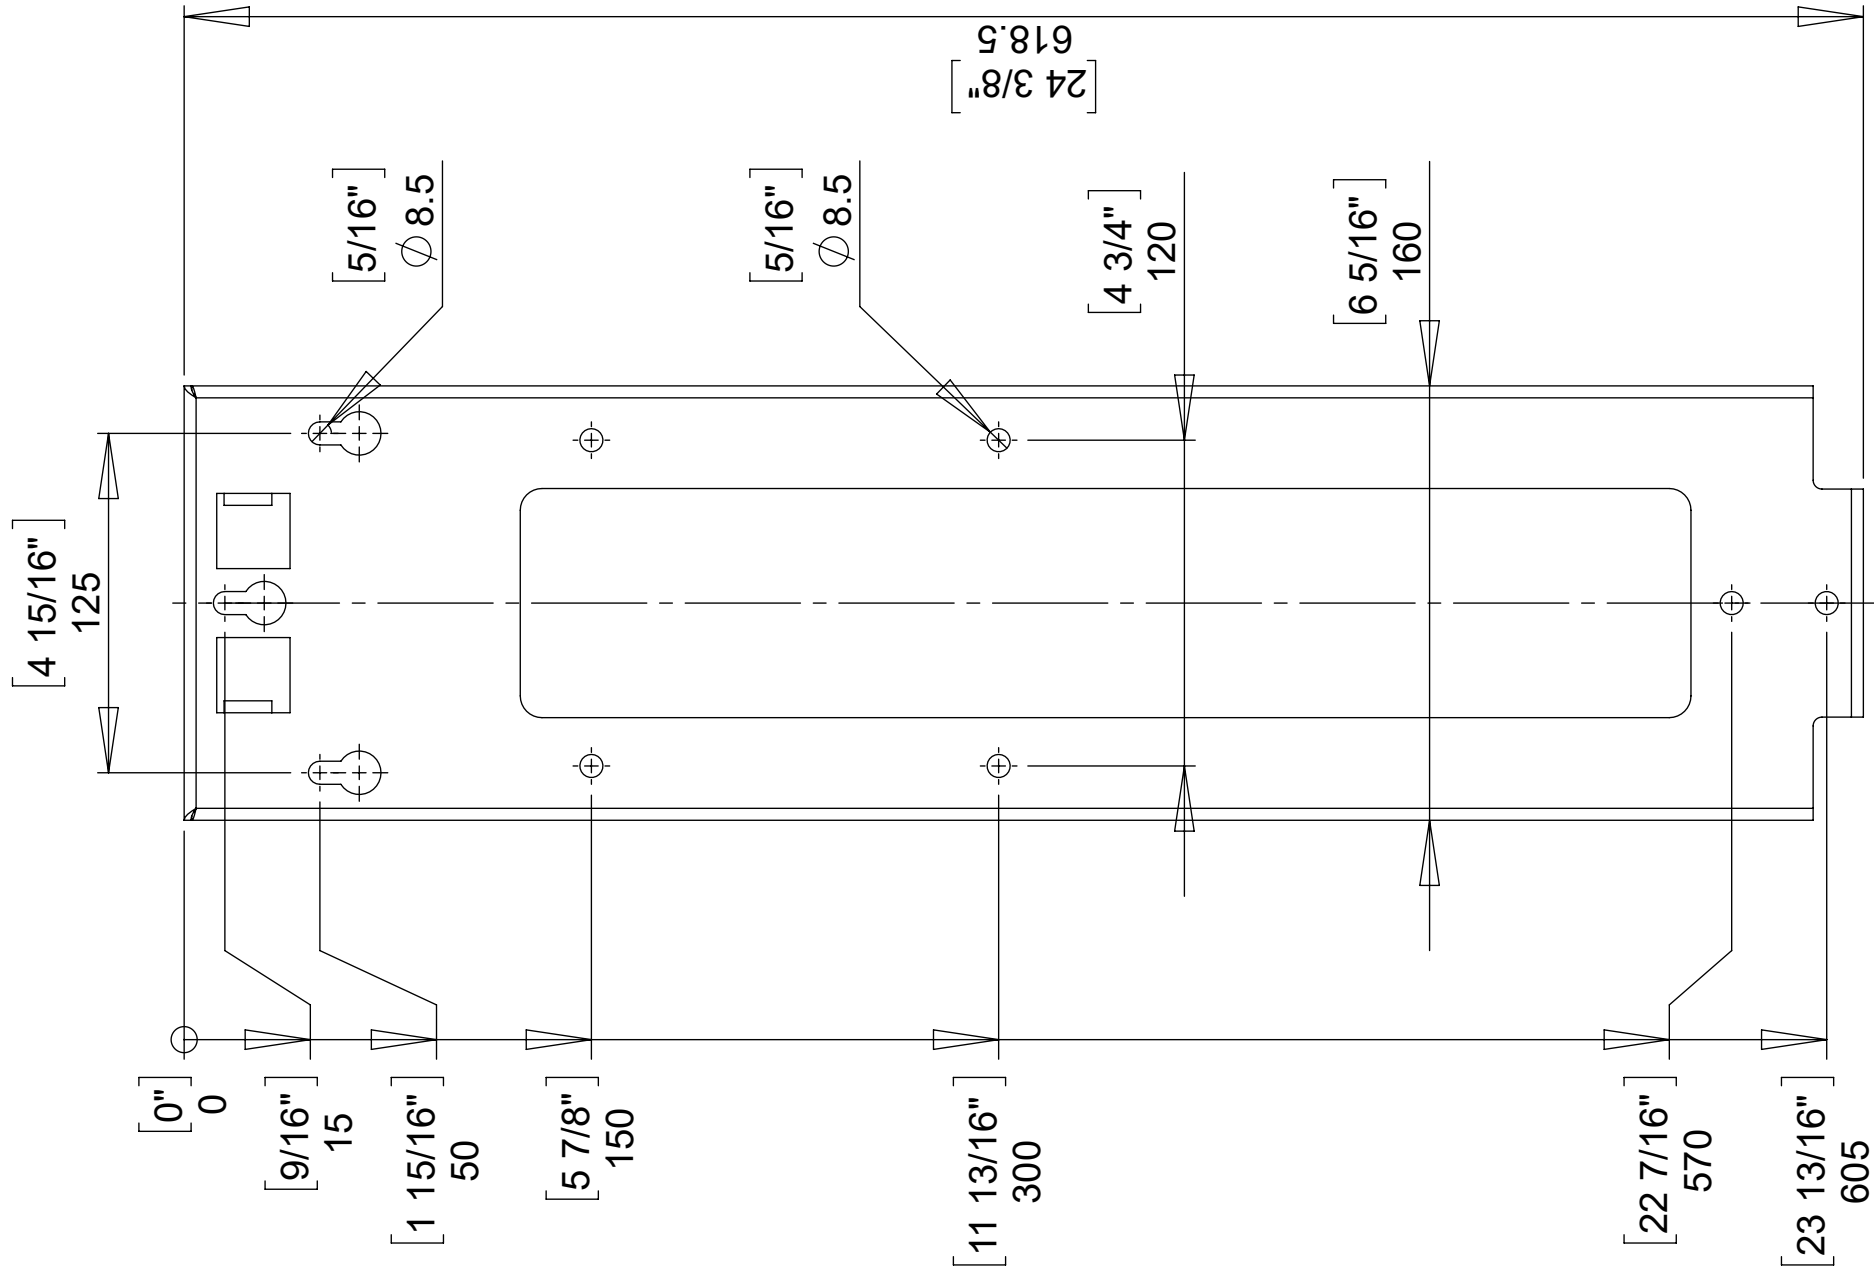

Dimensions

Cabling

Assemble TV, SMI and Beosound Theatre

Remove Television

Remove 2x Screw

5

Select & install Spacers

Mount Theatre & SMI

Install 2x screw A 2x screw B

Attach Screen