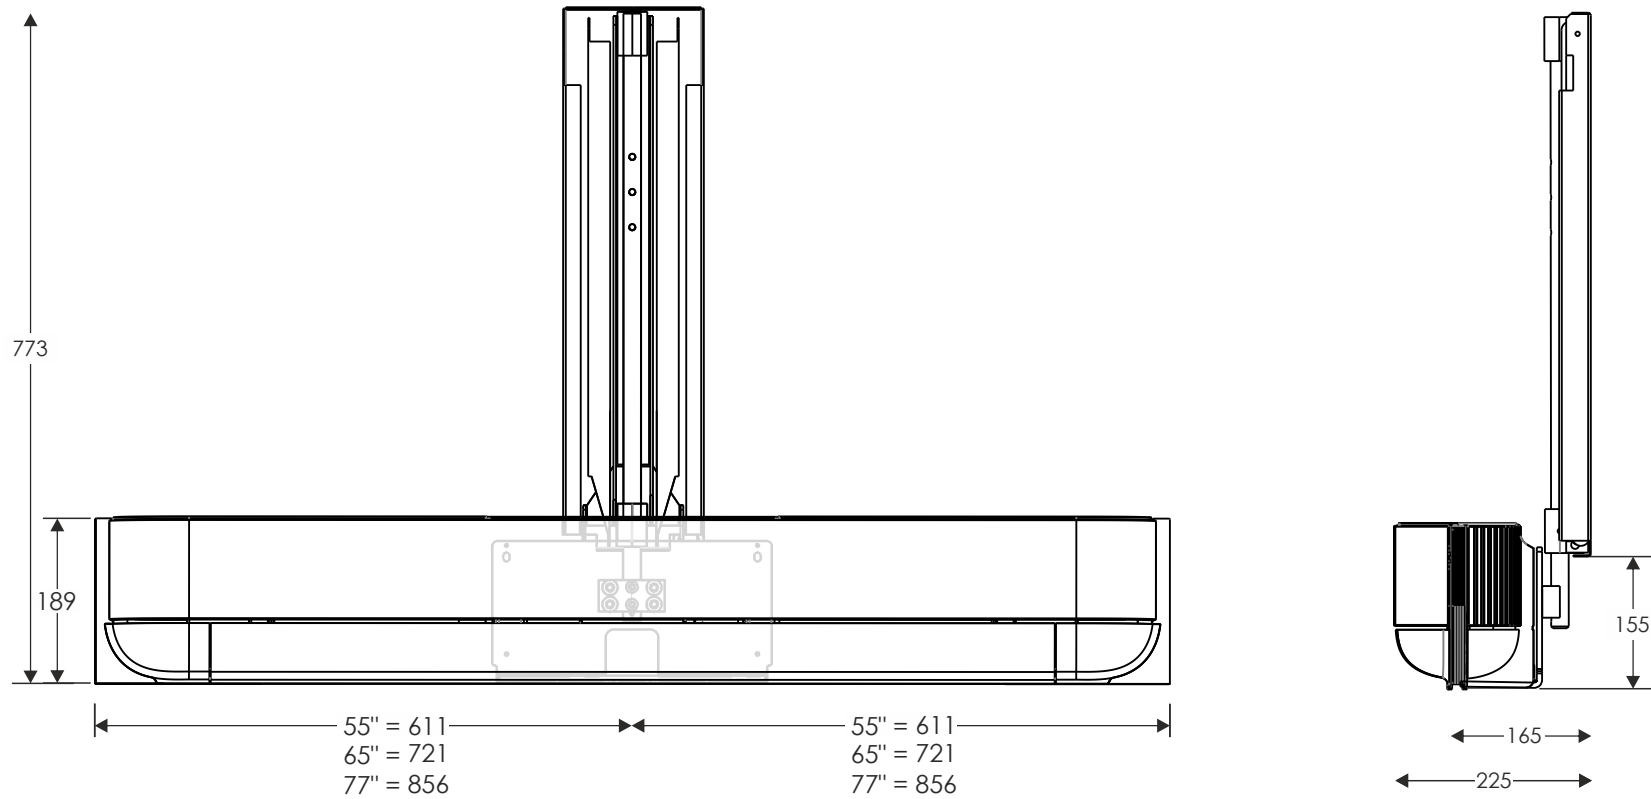

Dimensions

Cabling

Assemble TV, SMI and Beosound Theatre

Remove Television

Remove 2x Screw

5

Select & install Spacers

Mount Theatre & SMI

Install 2x screw A 2x screw B

Attach Screen