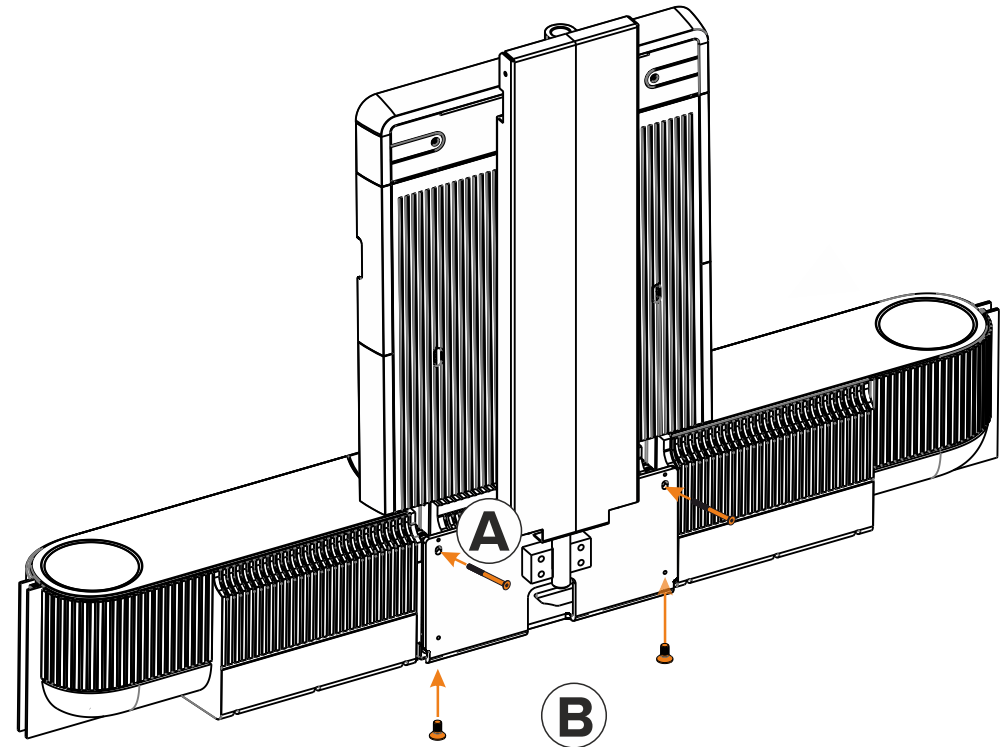

Dimensions

Cabling

Assemble TV, SMI and Beosound Theatre

Remove Television

Remove 2x Screw

5

Select & install Spacers

Mount Theatre & SMI

Install 2x screw A 2x screw B

Attach Screen